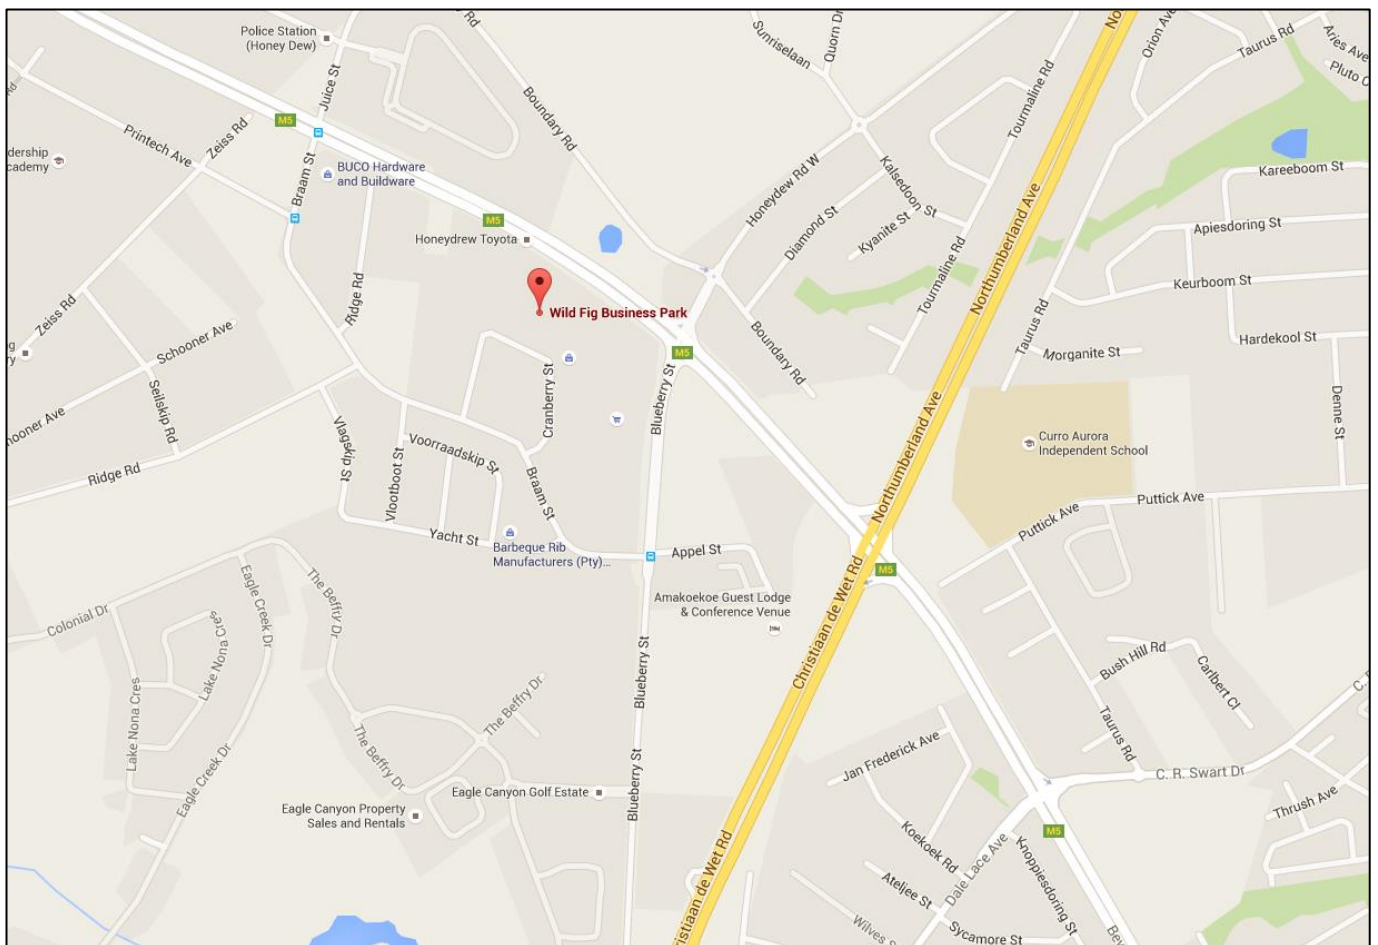

### Office Address:

Unit 10, Block A, Entrance 3  
Wild Fig Business Park  
1494 Cranberry Street  
Honeydew  
2040.

### GPS Information:

Latitude: 26° 04' 40.8" S  
Longitude: 27° 55' 31.2" E

For copy & paste into Google maps / GPS etc.:

S26.077999, E27.925341

### MAP:

We are south of the Honeydew Police Station and north of Eagle's Canyon Golf Estate, just off Beyer's Naude Drive.